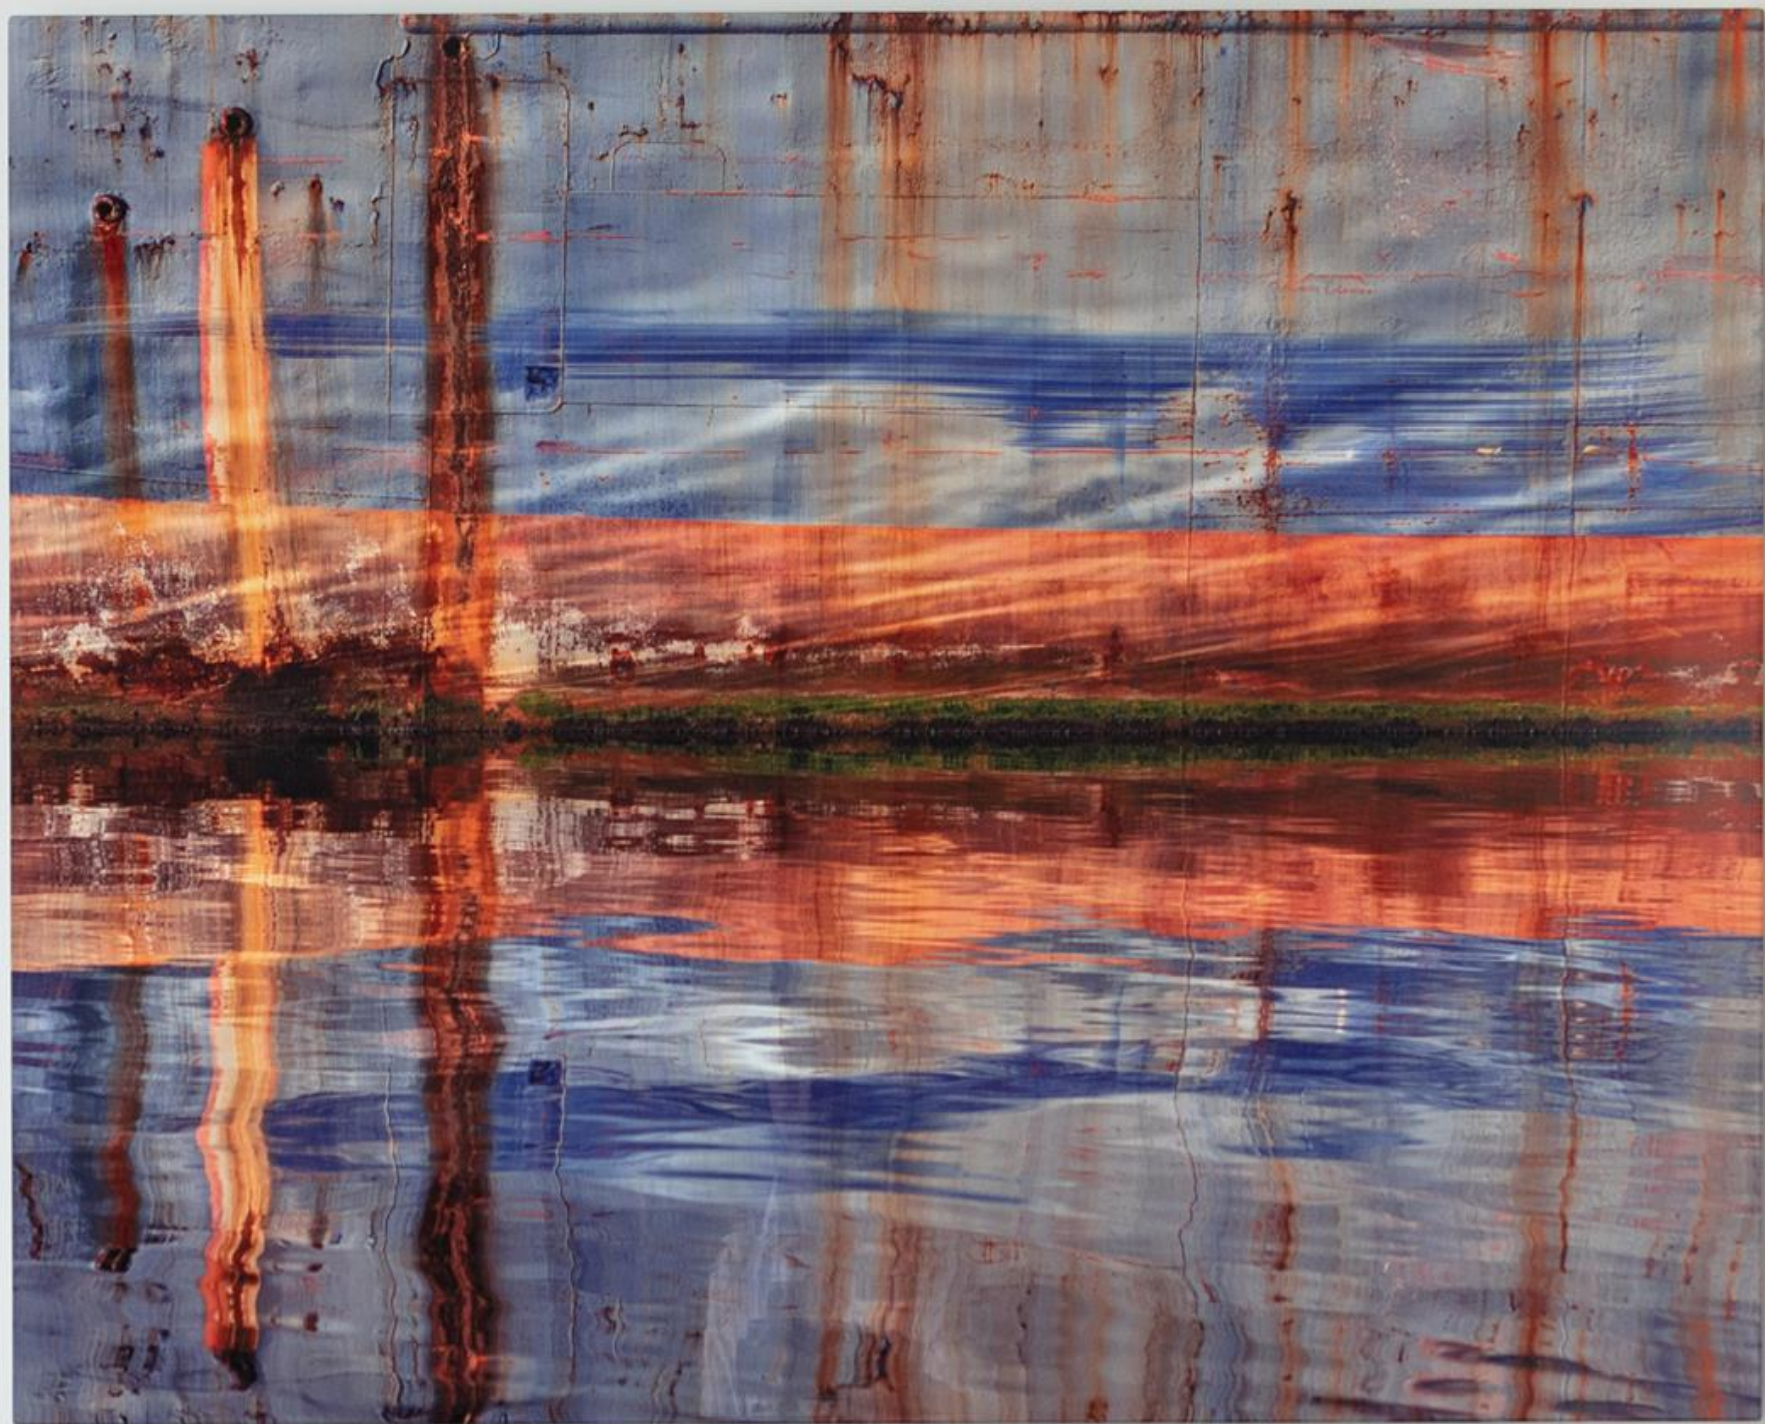

An architectural rendering of a modern multi-story building at night. The building features a light blue facade with numerous windows and balconies, some of which are illuminated from within. A prominent feature is a series of balconies with bright orange-red interiors. The ground floor has large glass windows and a sign that reads "GALLERY 4". In the foreground, there is a paved walkway, a small boat-shaped structure, and some trees. The overall scene is lit with a mix of warm interior lights and cool exterior lighting.

*Miami River, Floridas Series*

FRANKY CRUZ

*Between Destiny and a Hard Place*