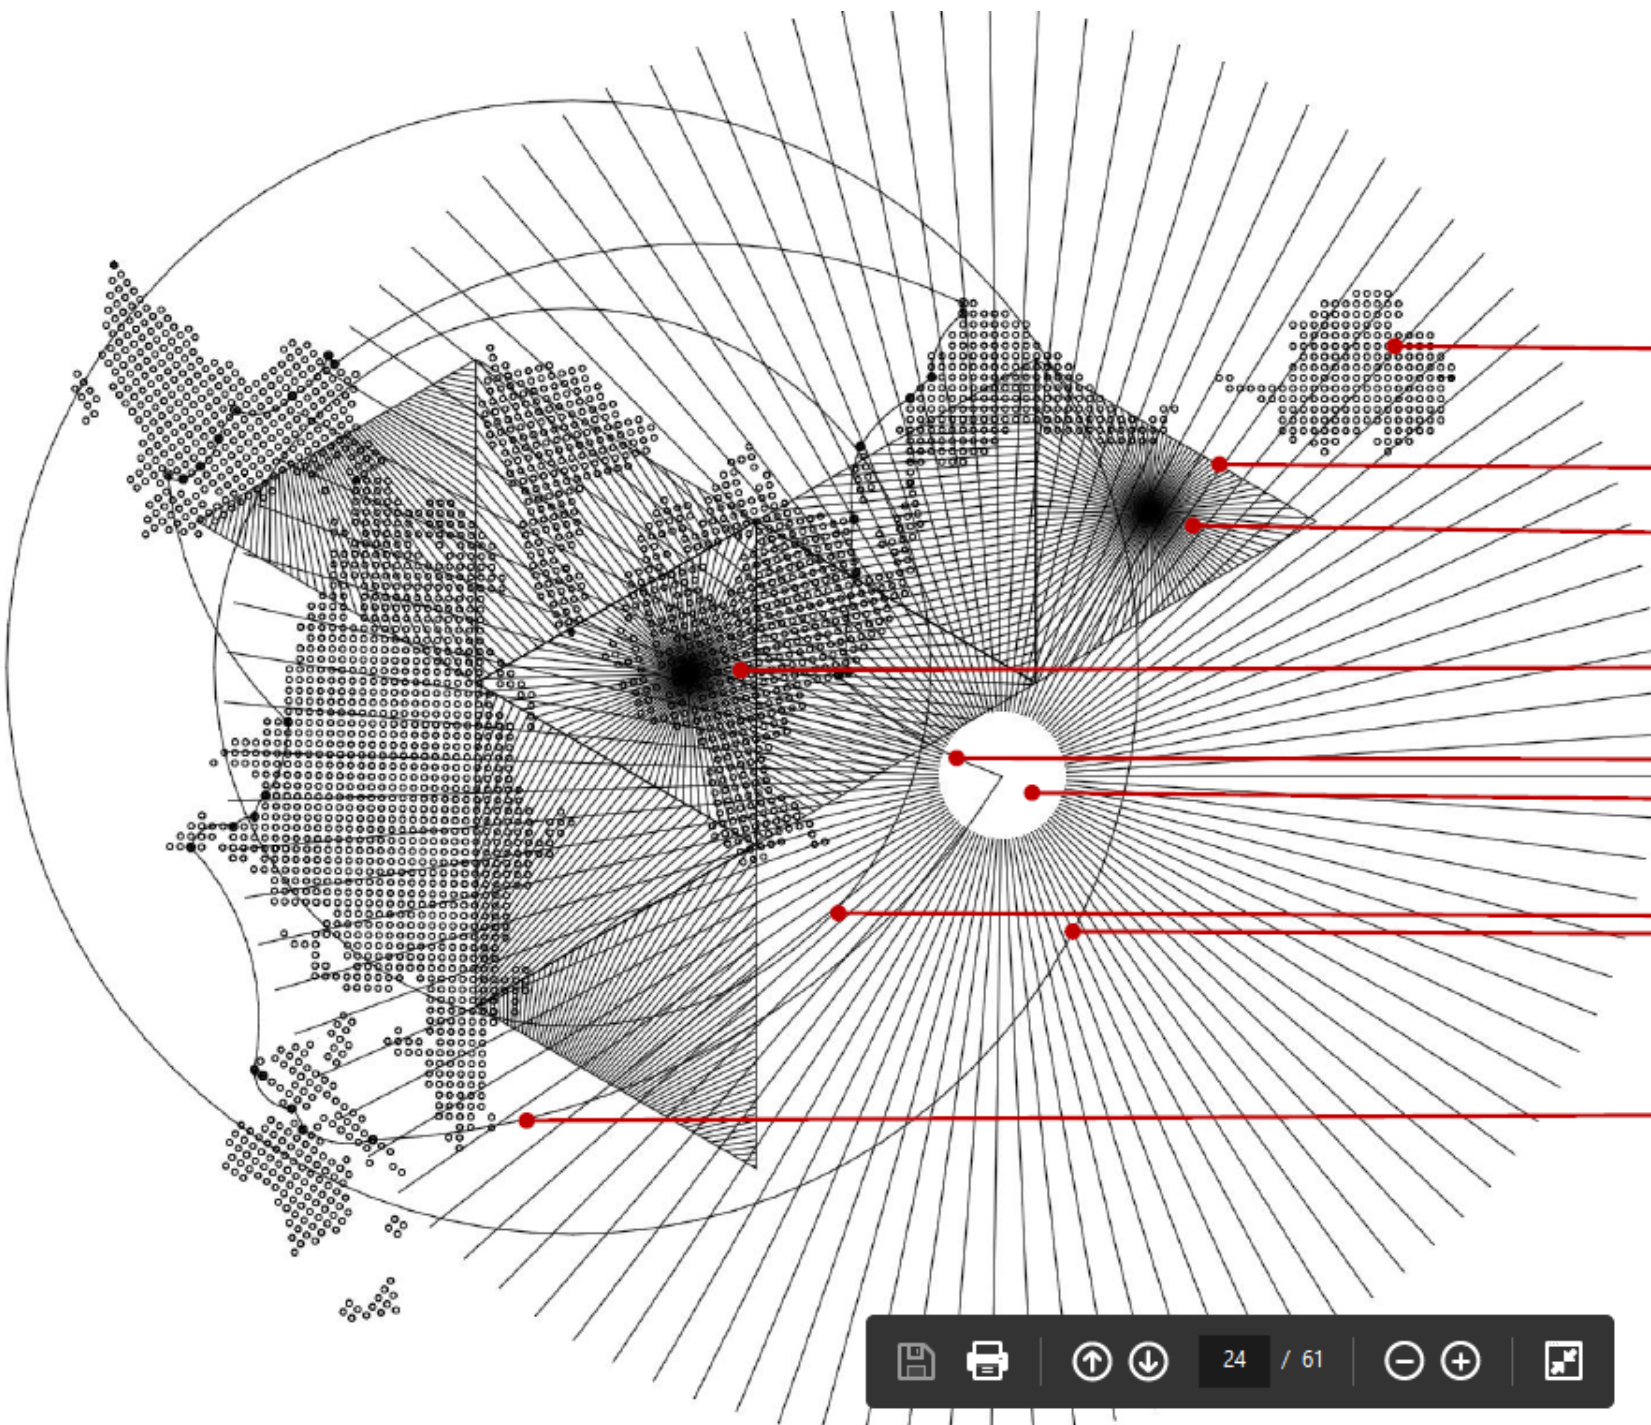

*A Memory of Day
Dreaming*

Coral
Morphologic
Threshold

Jillian Mayer

Dropped Glass Ceiling

Jamilah Sabur

In an Ocean of Air

in an ocean of air

Amelia Earhart Park Community Center
Parks, Recreation, and Open Spaces
PAC Meeting September 22, 2022

Miami-Dade County
Art in Public Places
Department of Cultural Affairs

Renderings courtesy of Civica Architecture

Amelia Earhart Park & Community Center

1. dymaxion projection of the world

2. octahedron

3. south pole

4. north pole

5. final leg of flight

6. disappearance near Howland Island

7. tropical zone: tropic of cancer and capricorn

8. flight path + landing points

Felice Grodin
+ Linda Chamorro

Grove Central
Shortlist